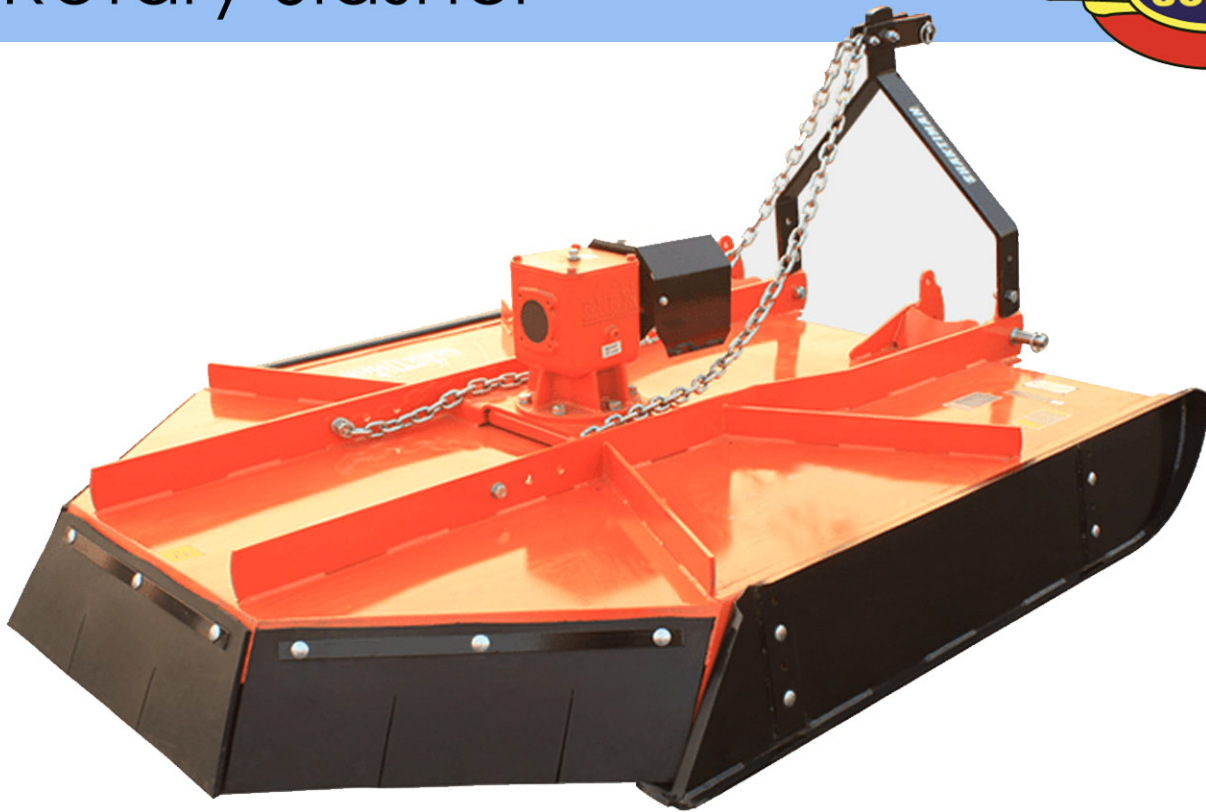

# Rotary Slasher

Model

SR 1200

SR 1500

**SOKHI MANUFACTURING COMPANY**  
Khanna Road, samrala dist. Ludhiana.  
Punjab. INDIA.

Tel:- 09814684007, 09815131027

E-mail:- [info@sokhigroup.com](mailto:info@sokhigroup.com)

### Rotary Slasher

MODEL	SR 1200	SR1500
Working Width	1200 MM	1500 MM
Tractor Power	35-50 Hp	35-50 Hp
Nos. Of Blade	2	2
Length	1800 MM	2100 MM
Width	1450 MM	1600 MM
Height	965 MM	965 MM
Weight	290 Kg.	300 Kg.
Pto Rpm	540 Rpm	540 Rpm
Blade Speed	1000 Rpm	1000 Rpm