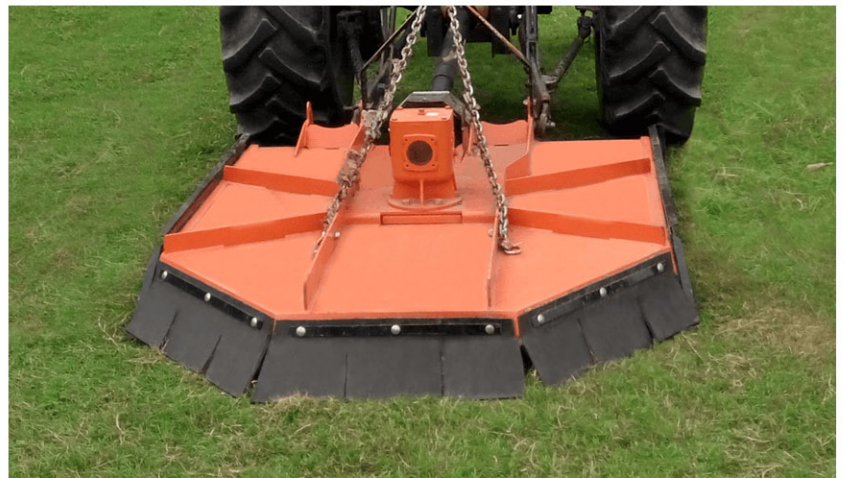

SOKHI MANUFACTURING COMPANY
Khanna Road, samrala dist. Ludhiana.
Punjab. INDIA.

Tel:- 09814684007, 09815131027

E-mail:- info@sokhigroup.com