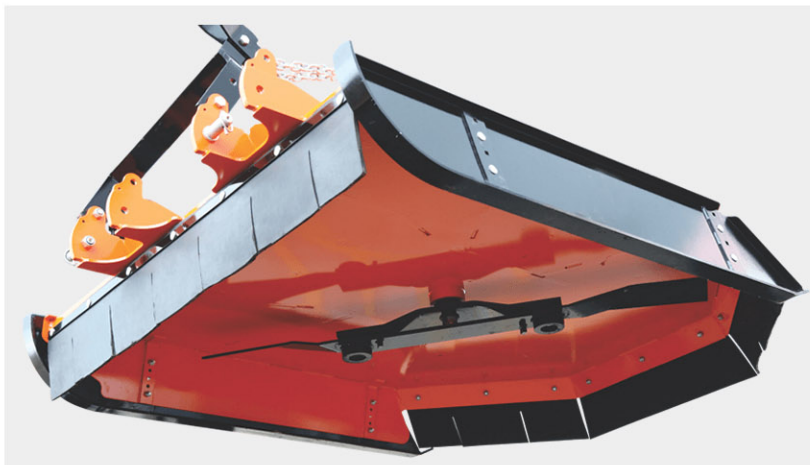

SOKHI MANUFACTURING COMPANY
Khanna Road, samrala dist. Ludhiana.
Punjab. INDIA.

Tel:- 09814684007, 09815131027

E-mail:- info@sokhigroup.com